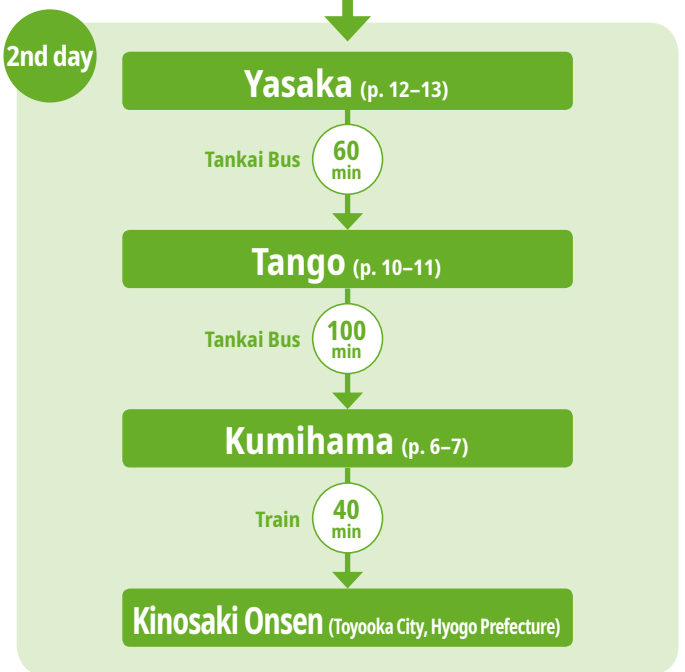

Recommended Routes

Contact **Kyotango City**
Tourist Information Center

TEL +81-772-62-6300 FAX +81-772-72-0822
info@kyotango.gr.jp [Hours] 8:30 am-5:15 pm
Inside Tantetsu Amino Station building 118 Shimooka,
Amino-cho, Kyotango City, Kyoto, 629-3102

INFORMATION

Kyotango City's Official Tourist Information App

Let's Go to
Kyotango!

Free

You can get it at the App Store or Google Play.

Available on the App Store

GET IT ON Google play