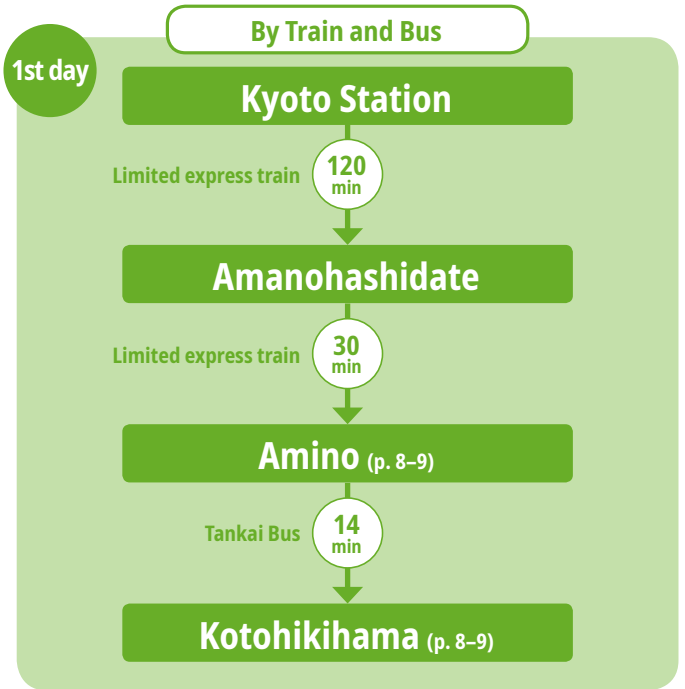

Recommended Routes

Contact **Kyotango City**
Tourist Information Center

TEL +81-772-62-6300 FAX +81-772-72-0822
info@kyotango.gr.jp [Hours] 8:30 am-5:15 pm
Inside Tantetsu Amino Station building 118 Shimooka,
Amino-cho, Kyotango City, Kyoto, 629-3102

INFORMATION

Kyotango City's Official Tourist Information App

Let's Go to
Kyotango!

Free

You can get it at the App Store or Google Play.

Available on the App Store

GET IT ON Google play