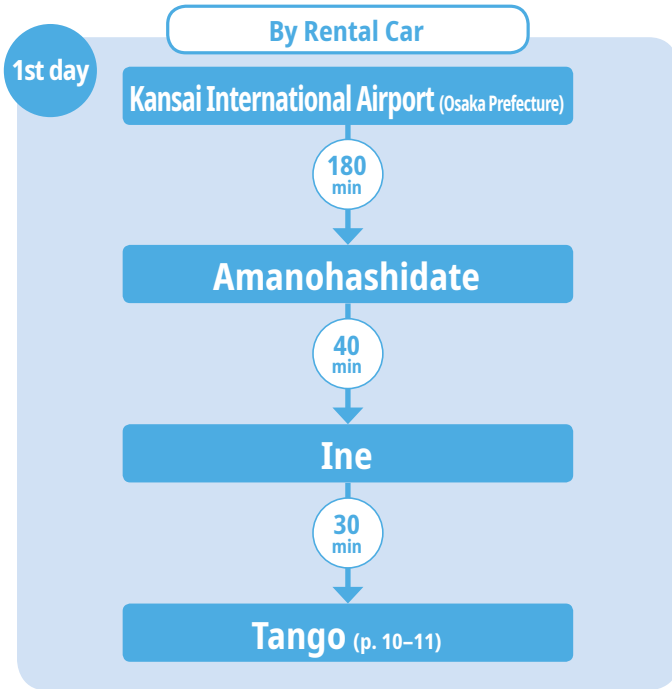

Recommended Routes

Contact **Kyotango City**
Tourist Information Center

TEL +81-772-62-6300 FAX +81-772-72-0822
info@kyotango.gr.jp [Hours] 8:30 am-5:15 pm
Inside Tantetsu Amino Station building 118 Shimooka,
Amino-cho, Kyotango City, Kyoto, 629-3102

INFORMATION

Kyotango City's Official Tourist Information App

Let's Go to
Kyotango!

Free

You can get it at the App Store or Google Play.

Available on the App Store

GET IT ON Google play