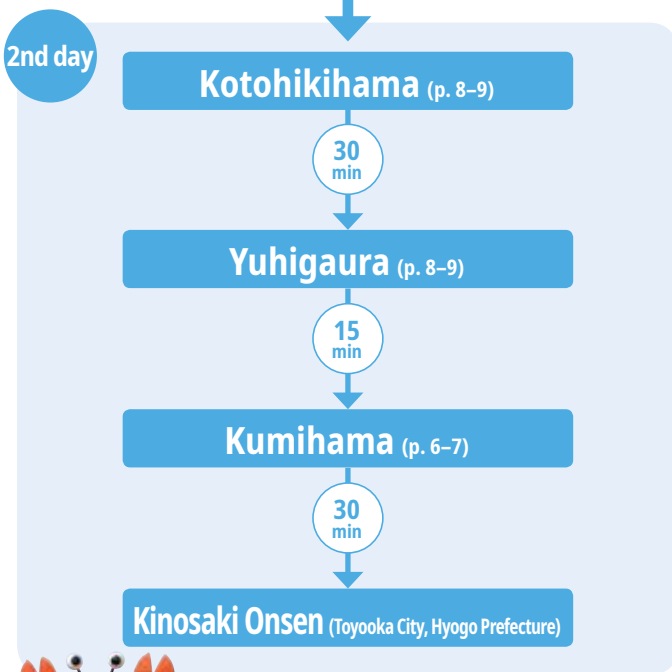

Recommended Routes

Contact **Kyotango City**
Tourist Information Center

TEL +81-772-62-6300 FAX +81-772-72-0822
info@kyotango.gr.jp [Hours] 8:30 am-5:15 pm
Inside Tantetsu Amino Station building 118 Shimooka,
Amino-cho, Kyotango City, Kyoto, 629-3102

INFORMATION

Kyotango City's Official Tourist Information App

Let's Go to
Kyotango!

Free

You can get it at the App Store or Google Play.

Available on the App Store

GET IT ON Google play